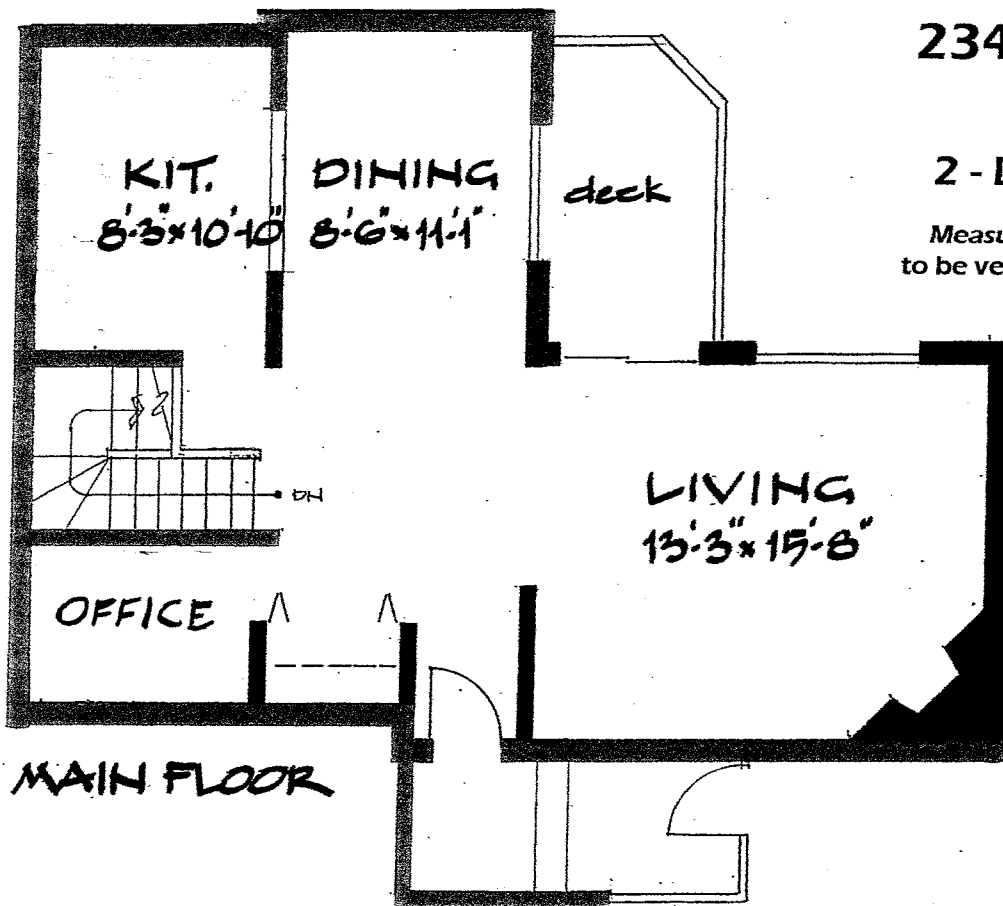

2341 Birch Street

1272 Sq. ft.

2 - Level Townhouse

Measurements are approximate -
to be verified by Buyer if important

LOWER FLOOR