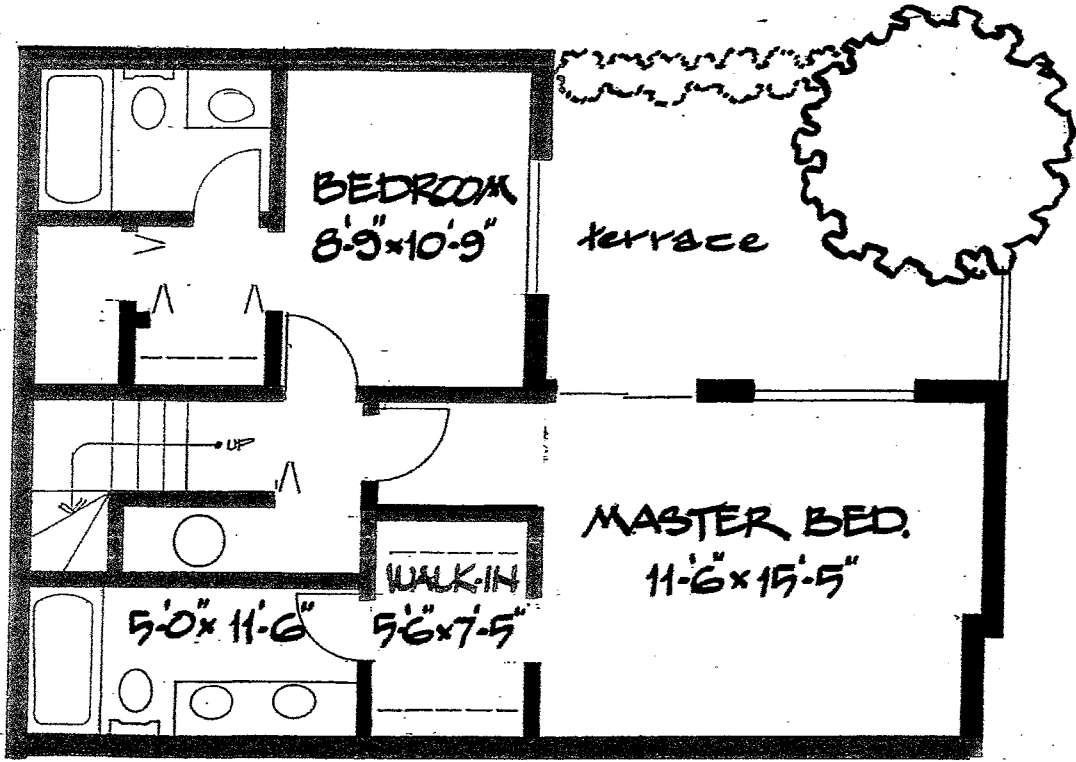

2341 Birch Street

1272 Sq. ft.

2 - Level Townhouse

Measurements are approximate -
to be verified by Buyer if important

LOWER FLOOR