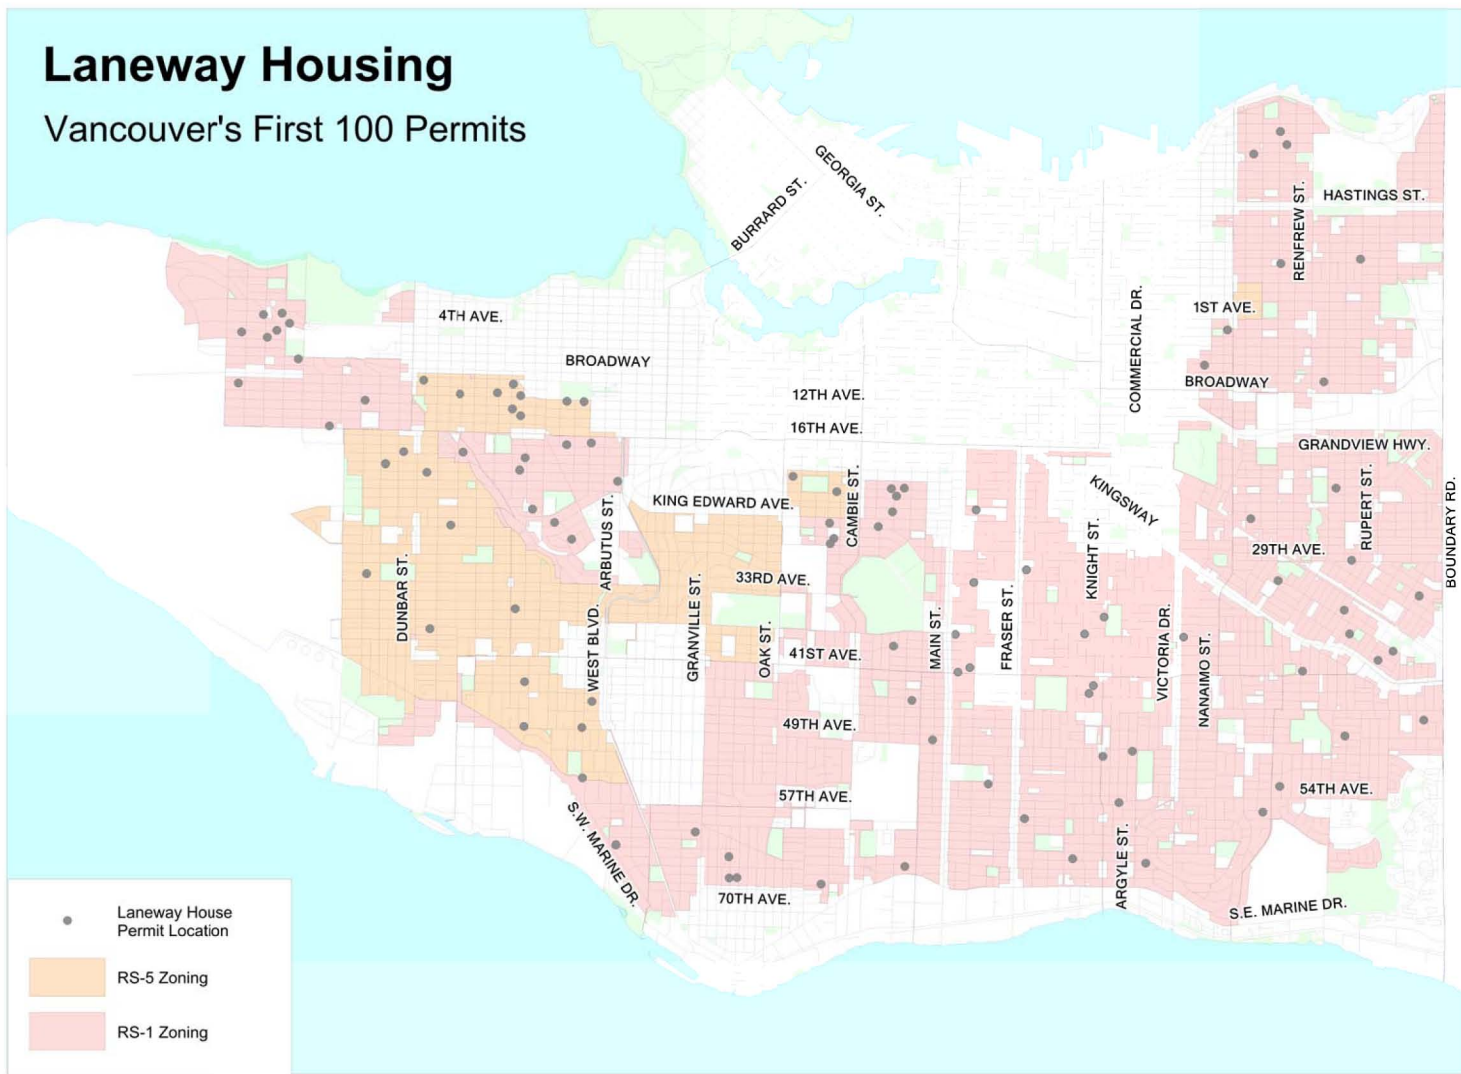

Laneway Housing

Vancouver's First 100 Permits

-  Laneway House Permit Location
-  RS-5 Zoning
-  RS-1 Zoning